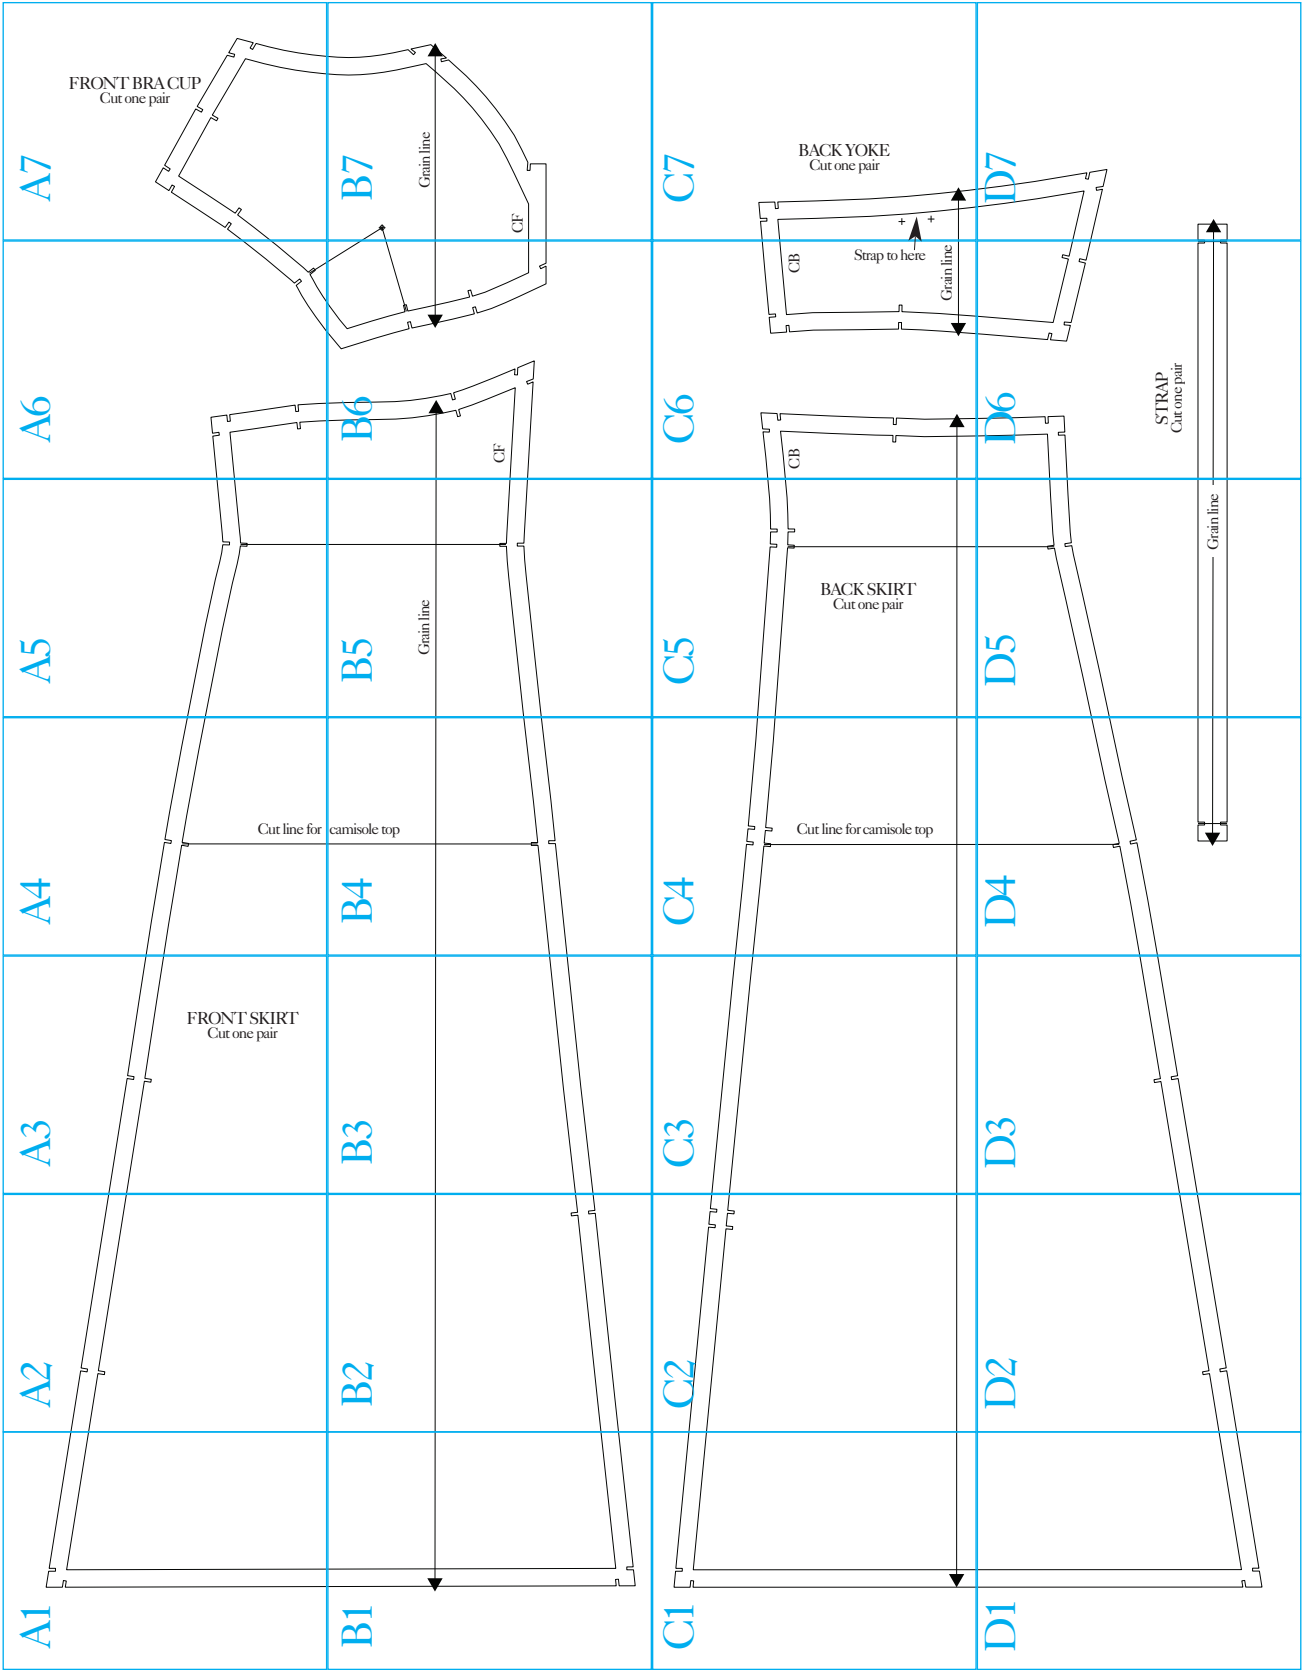

Vintage Slip

Jo Barnfield Page 45

Size key
Blue: Small
Yellow: Medium
Green: Large
Purple: Extra large

B1

B4

B5

B6

B7

C1

C2

D1

D4

D5

D6

D7