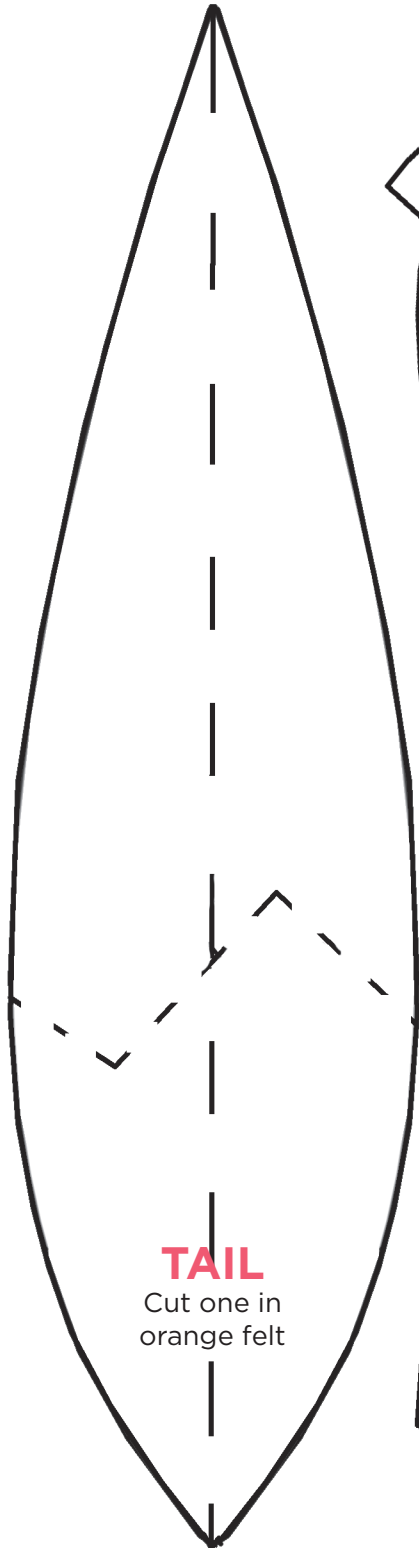

# CLEMENTINE CAT TEMPLATES

Use these guides to get started today

---

IN YOUR PRINT MENU, UNDER SIZE OPTIONS, BE SURE TO  
SELECT TO PRINT 'ACTUAL SIZE', INSTEAD OF 'FIT TO PAGE'

---

**Title:** Clementine Cat  
**Designer:** Sarah Peel  
**Magazine page:** 53

TEMPLATE  
LAYOUT

### BACK HEAD

Cut one on fold in orange felt